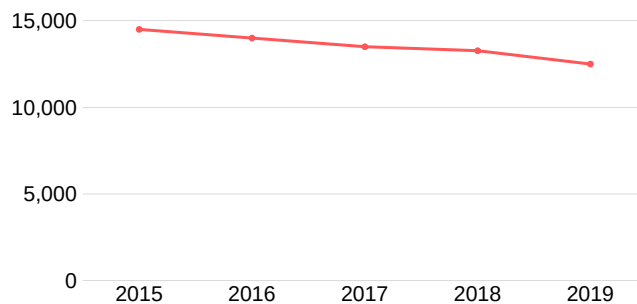

## MEDIA REACH

1,010  
followers

19, 800  
followers

600  
followers

3, 900  
monthly views

## WEBSITE STATISTICS

This chart is the average number monthly page views for years 2015-June 2019 for the WineCompass directory and blog. The visitors are mainly from the United States and Canada.

7,531 Wineries